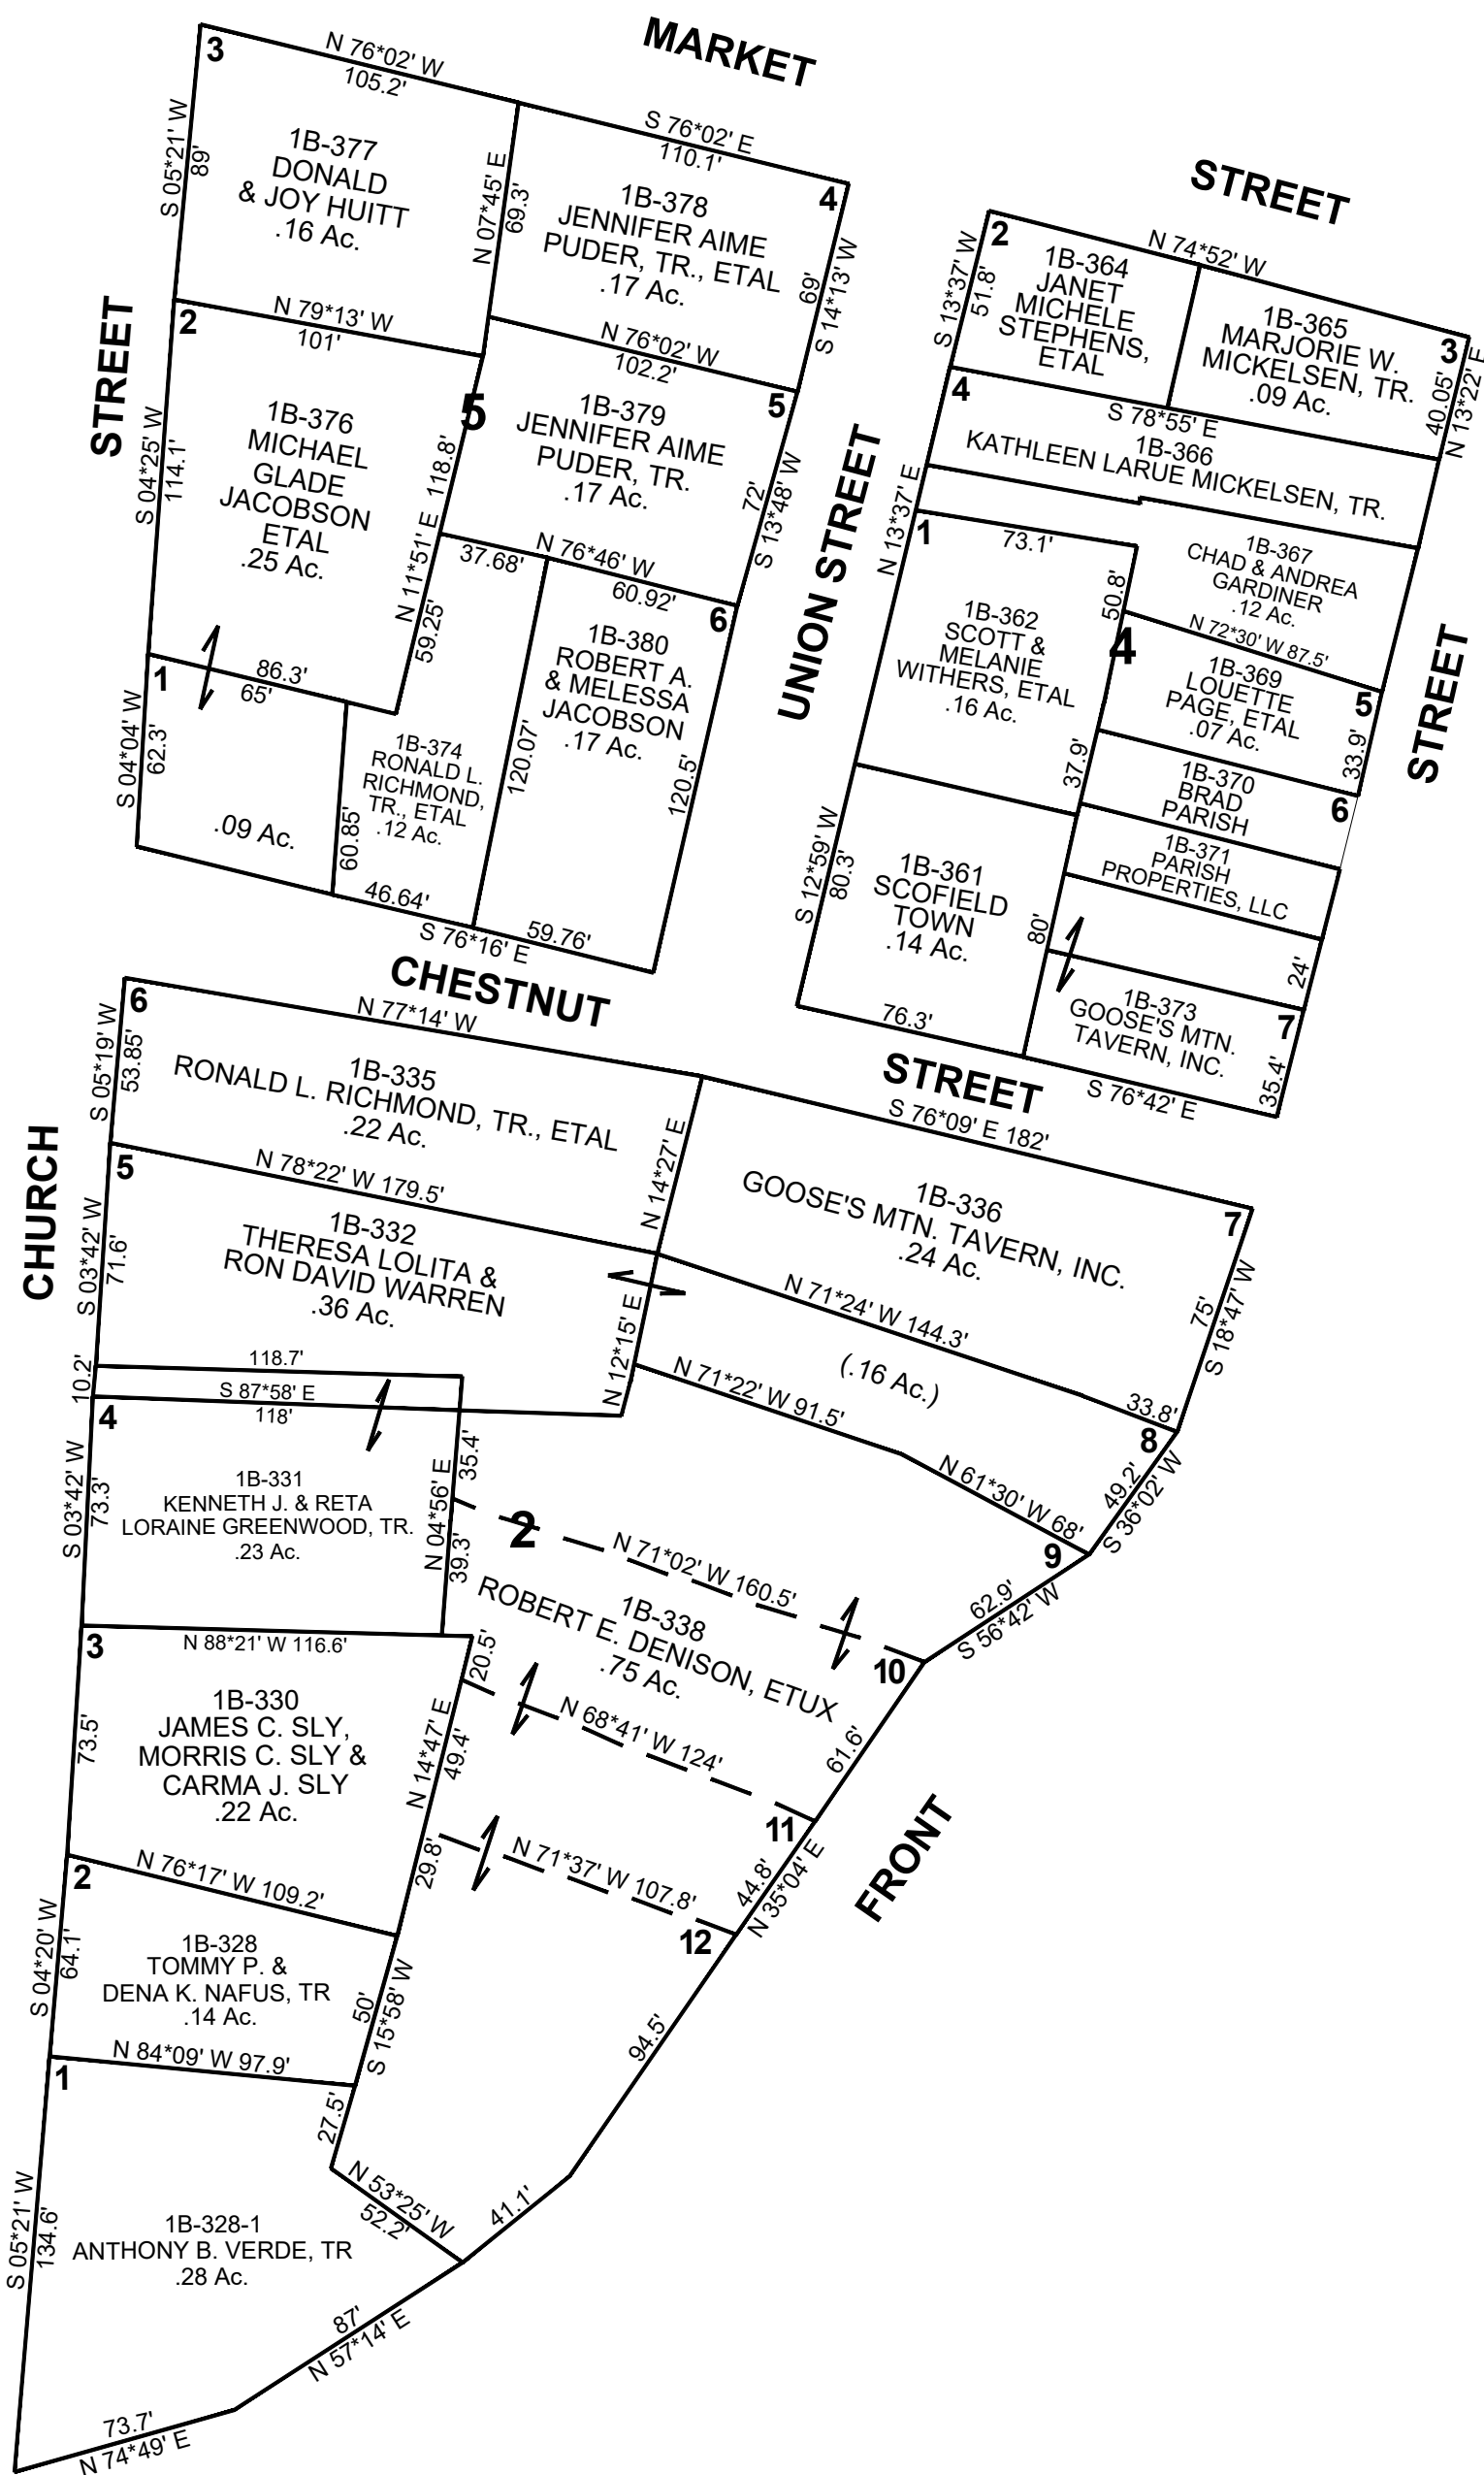

BLOCKS 2, 4 & 5

# CARBON COUNTY PLATS

SCOFIELD TOWNSITE

SCALE: 60 FEET = 1 INCH  
JUNE 13, 2024

Carbon County assumes no liability for errors or omissions in any information.